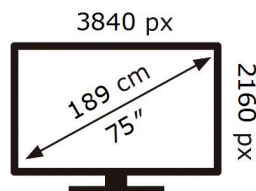

ENERG

SAMSUNG

GQ75QN92CAT

115 kWh/1000h

ABCDEF **G**

248 kWh/1000h

2019/2013