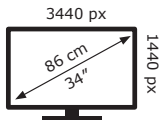

ENERG

PHILIPS

34M2C7600MV

70 kWh/1000h

ABCDEF**G**

100 kWh/1000h

2019/2013