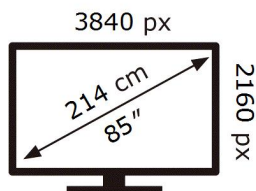

ENERG

SAMSUNG

GU85CU7179U

147 kWh/1000h

ABCDEF **G**

230 kWh/1000h

2019/2013