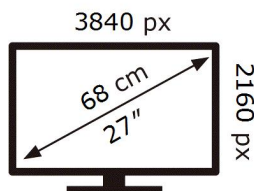

ENERG

SAMSUNG

S27B800PXP

26 kWh/1000h

ABCDEF **G**

HDR

49 kWh/1000h

2019/2013