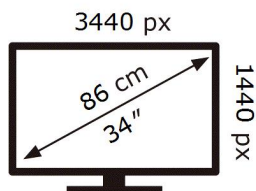

ENERG

SAMSUNG

S34C650TAU

32 kWh/1000h

ABCDEF **G**

HDR

52 kWh/1000h

2019/2013