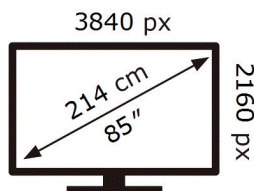

ENERG

SAMSUNG

GQ85QN90DAT

123 kWh/1000h

ABCDEF **G**

339 kWh/1000h

2019/2013