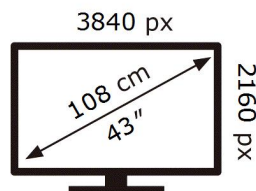

ENERG 

SAMSUNG

GQ43Q72CAU

51 kWh/1000h

ABCDEF **G**

102 kWh/1000h

2019/2013