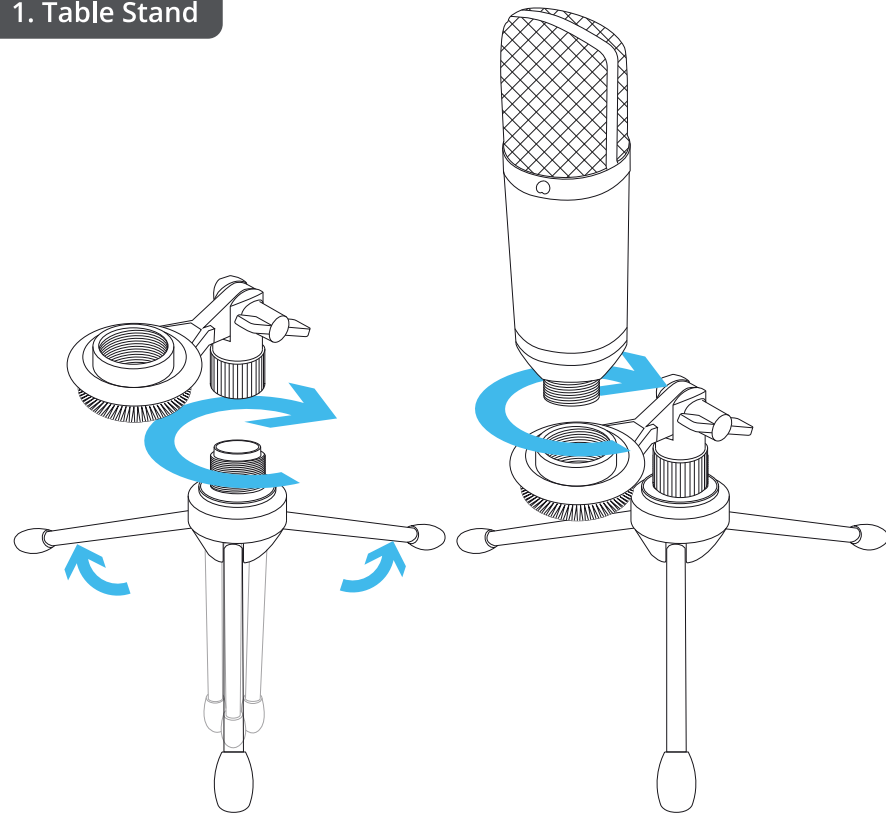

Trust

EMITA+ | Microphone

1. Table Stand

2. Table Arm Mount

www.trust.com/22400/faq

3. Shock Mount

4. Connect to PC

5. POP Filter

6. Microphone Direction