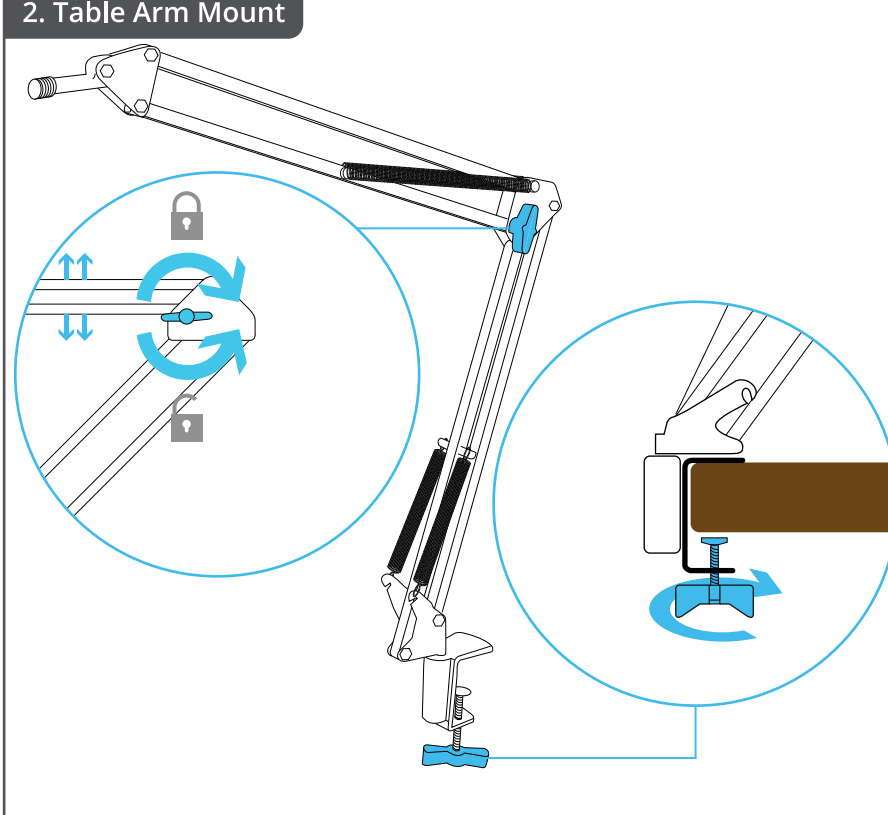

Trust

EMITA+ | Microphone

1. Table Stand

2. Table Arm Mount

www.trust.com/22400/faq

3. Shock Mount

4. Connect to PC

5. POP Filter

6. Microphone Direction