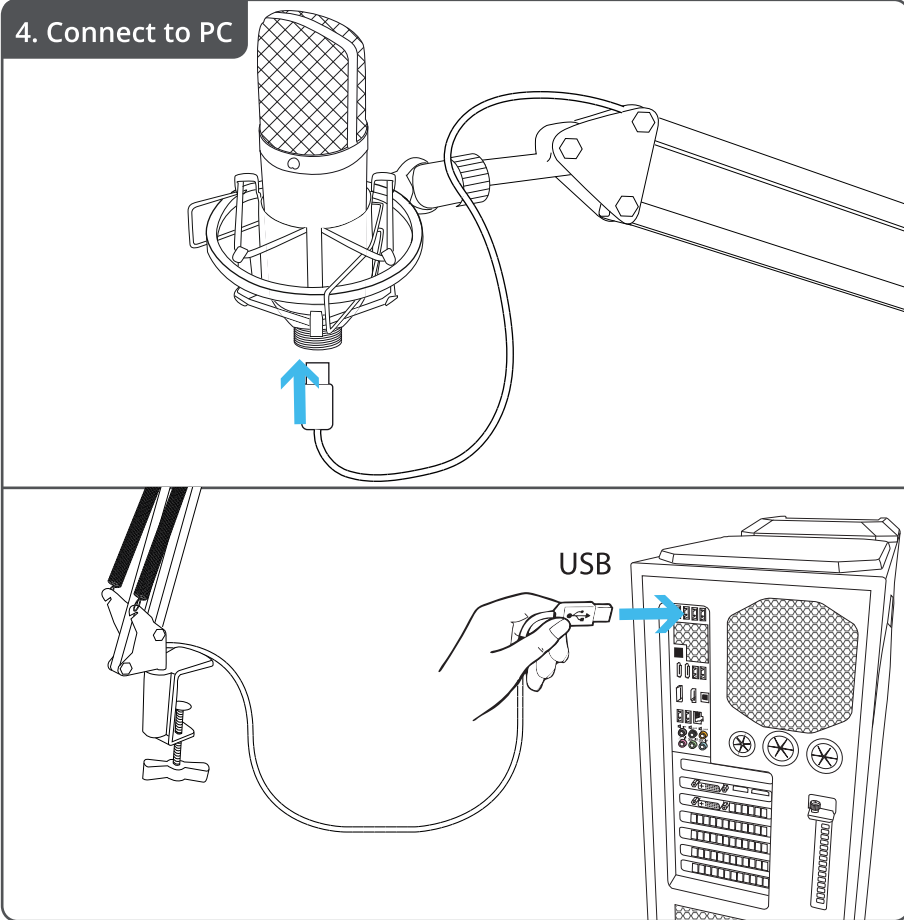

Trust

EMITA+ | Microphone

1. Table Stand

2. Table Arm Mount

www.trust.com/22400/faq

3. Shock Mount

4. Connect to PC

5. POP Filter