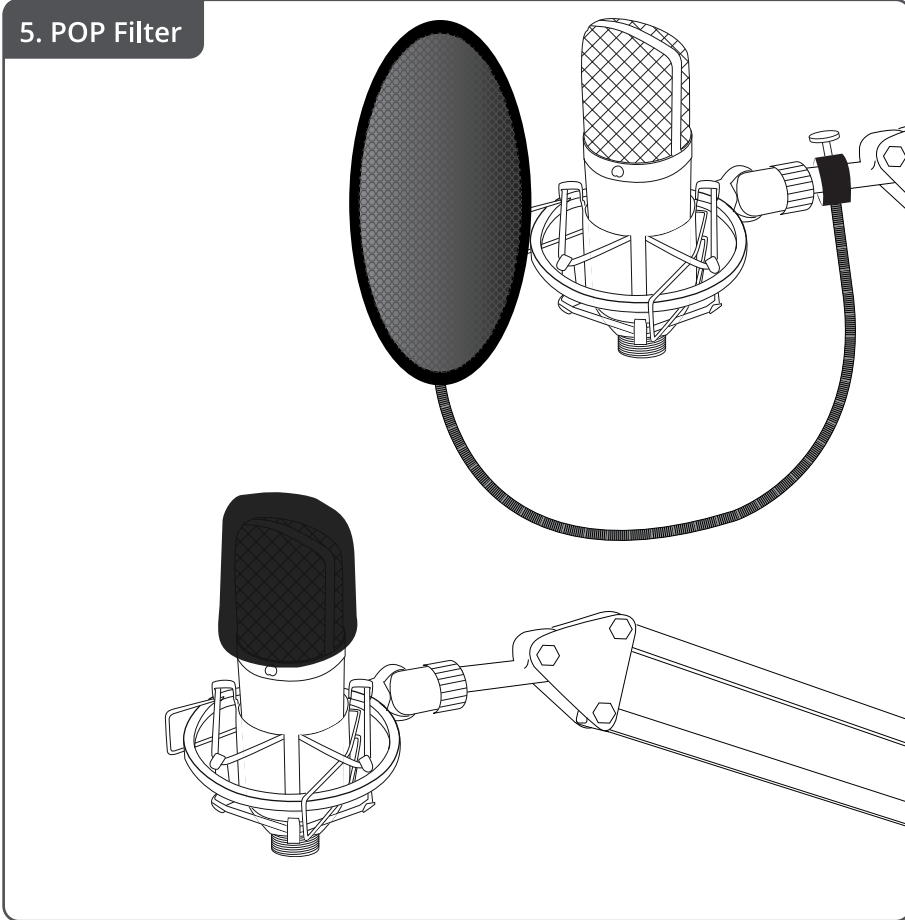

Trust

EMITA+ | Microphone

1. Table Stand

2. Table Arm Mount

www.trust.com/22400/faq

3. Shock Mount

4. Connect to PC

5. POP Filter