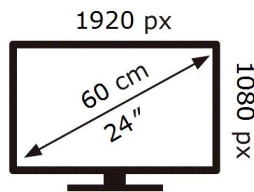

ENERG

SAMSUNG

F24G33TFWU

20 kWh/1000h

2019/2013