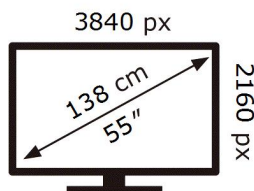

ENERG

SAMSUNG

GQ55S95CAT

84 kWh/1000h

ABCDEF **G**

151 kWh/1000h

2019/2013