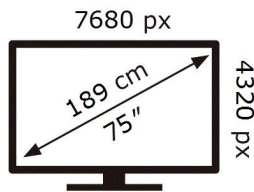

ENERG

SAMSUNG

GQ75QN800CT

141 kWh/1000h

ABCDEF **G**

399 kWh/1000h

2019/2013