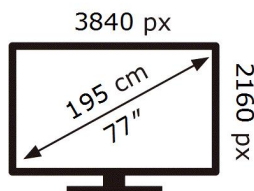

ENERG

SAMSUNG

GQ77S92CAT

117 kWh/1000h

ABCDEF **G**

188 kWh/1000h

2019/2013