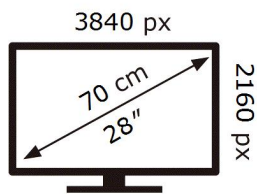

ENERG 

SAMSUNG

U28R552UQR

32 kWh/1000h

ABCDEF **G**

HDR

40 kWh/1000h

2019/2013